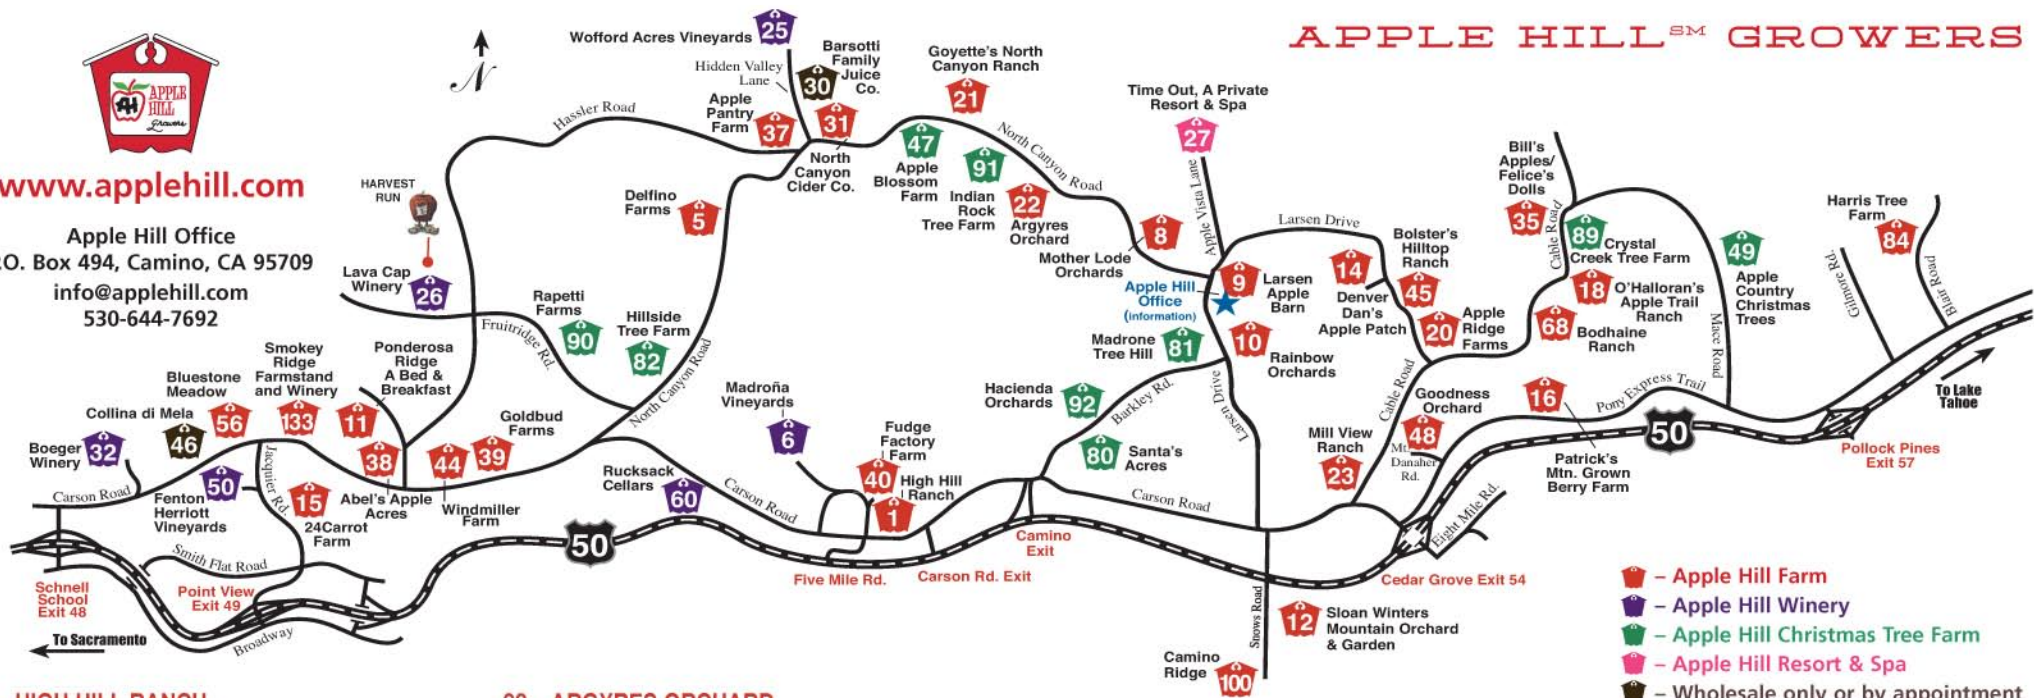

www.applehill.com

Apple Hill Office
P.O. Box 494, Camino, CA 95709
info@applehill.com
530-644-7692

APPLE HILL^{SM} GROWERS

- Apple Hill Farm
- Apple Hill Winery
- Apple Hill Christmas Tree Farm
- Apple Hill Resort & Spa
- Wholesale only or by appointment